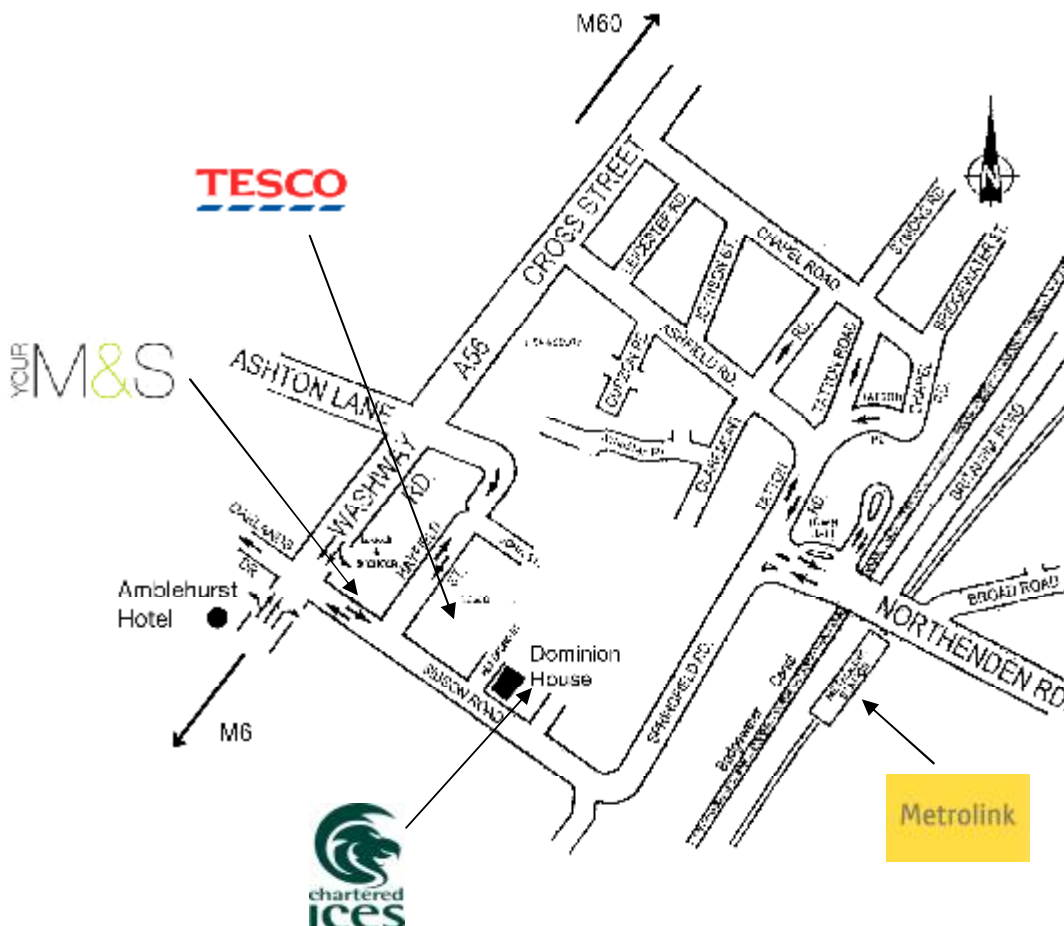

### By Car

Junction 7 of the M60 is just one mile to the North (following the A56) and the M6 is approx eight miles to the South. There is ample local pay and display parking and limited parking at the offices.

### By Air

Manchester Airport is six miles from the office. The airport has excellent rail and taxi services.

### By Rail

Sale Metrolink Station is just five minutes walk away (highlighted on the map) giving direct access to Manchester Piccadilly station in about fifteen minutes.

Please note that limited parking is available at the offices, by prior arrangement. Please contact Simeon Payne.