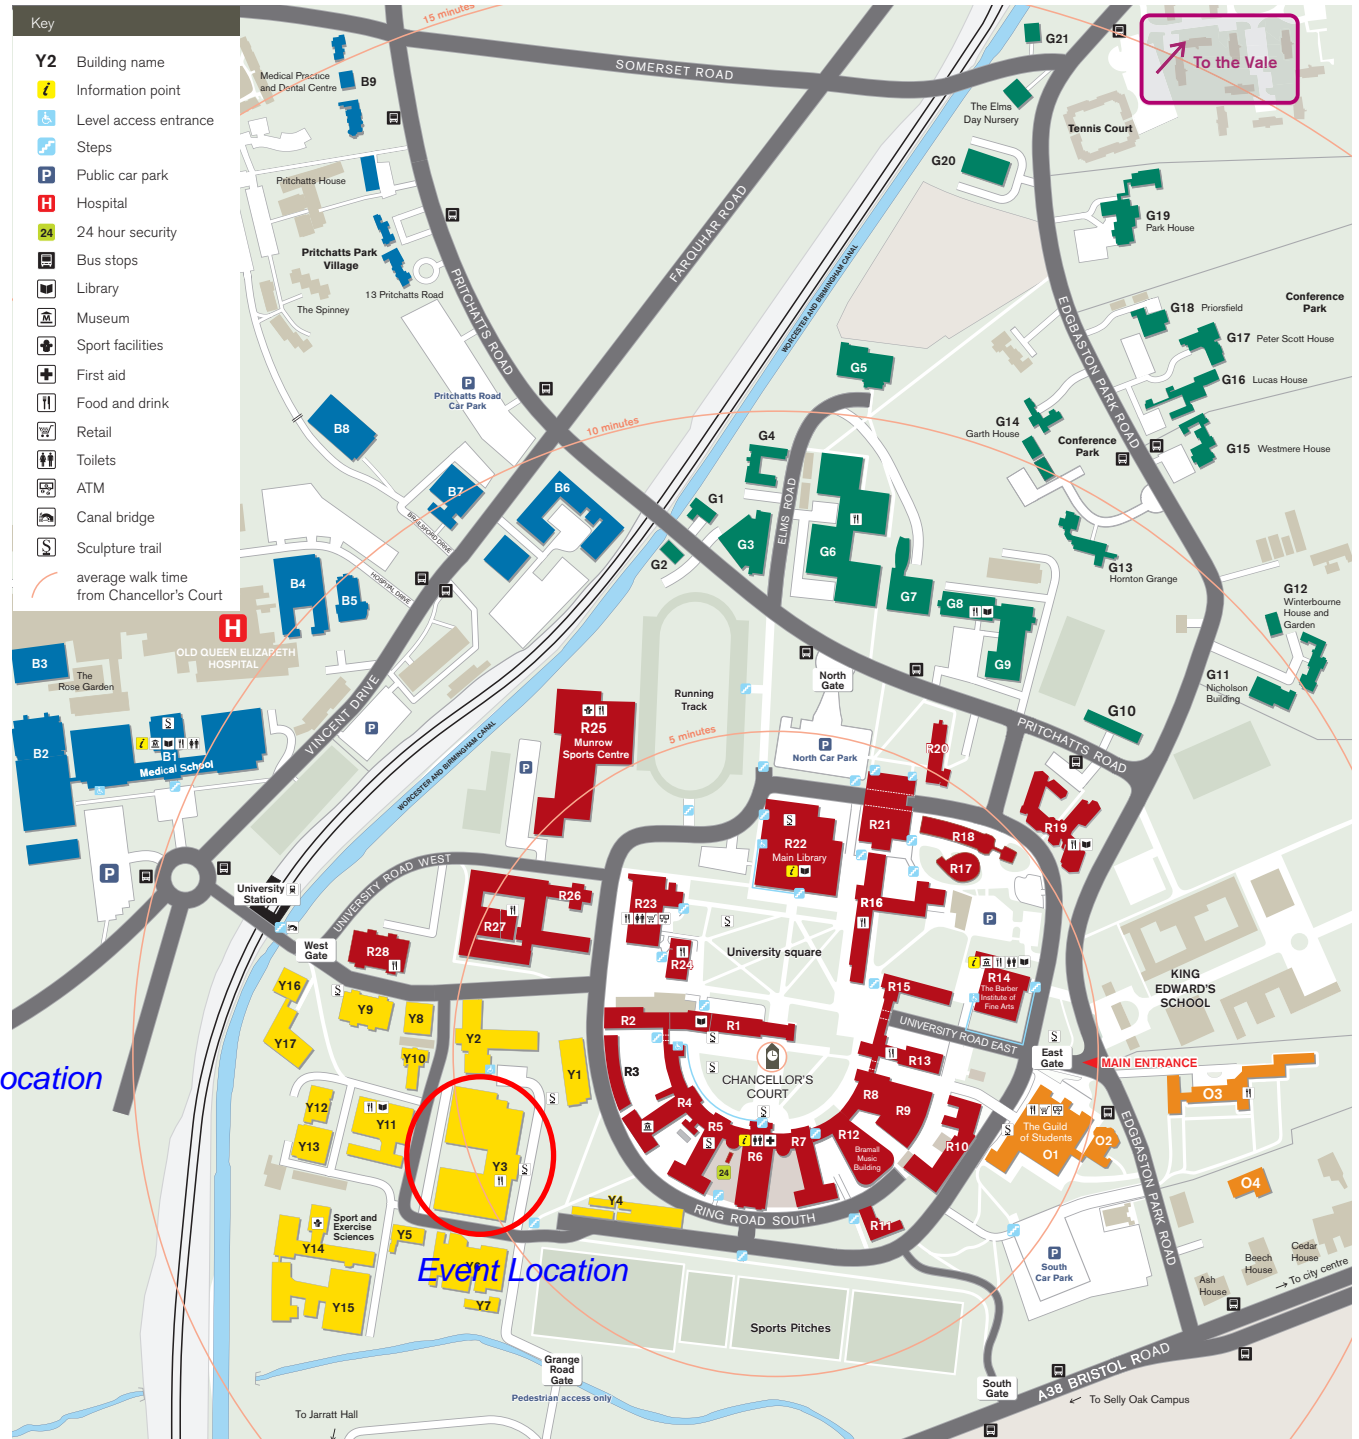

Edgbaston Campus Map

Index to buildings by zone

Red Zone

- R1 Law Building
- R2 Frankland Building
- R3 Hills Building
- R4 Aston Webb – A Block, Earth Sciences
- R5 Aston Webb – B Block
- R6 Aston Webb – Great Hall
- R7 Aston Webb – C Block
- R8 Physics West
- R9 Nuffield
- R10 Physics East
- R11 Medical Physics
- R12 Bramall Music Building
- R13 Poynting Building
- R14 Barber Institute of Fine Arts
- R15 Watson Building
- R16 Arts Building
- R17 Ashley Building
- R18 Strathcona Building
- R19 Education Building
- R20 J G Smith Building
- R21 Muirhead Tower
- R22 Main Library
- R23 University Centre
- R24 Staff House
- R25 Munrow Sports Centre
- R26 Geography
- R27 Biosciences Building
- R28 Learning Centre and Primary Care

Event Location

Event Location

Edgbaston Campus Map

Index to buildings by zone

Red Zone

- R1 Law Building
- R2 Frankland Building
- R3 Hills Building
- R4 Aston Webb – A Block, Earth Sciences
- R5 Aston Webb – B Block
- R6 Aston Webb – Great Hall
- R7 Aston Webb – C Block
- R8 Physics West
- R9 Nuffield
- R10 Physics East
- R11 Medical Physics
- R12 Bramall Music Building
- R13 Poynting Building
- R14 Barber Institute of Fine Arts
- R15 Watson Building
- R16 Arts Building
- R17 Ashley Building
- R18 Strathcona Building
- R19 Education Building
- R20 J G Smith Building
- R21 Muirhead Tower
- R22 Main Library
- R23 University Centre
- R24 Staff House
- R25 Munrow Sports Centre
- R26 Geography
- R27 Biosciences Building
- R28 Learning Centre and Primary Care

Event Location