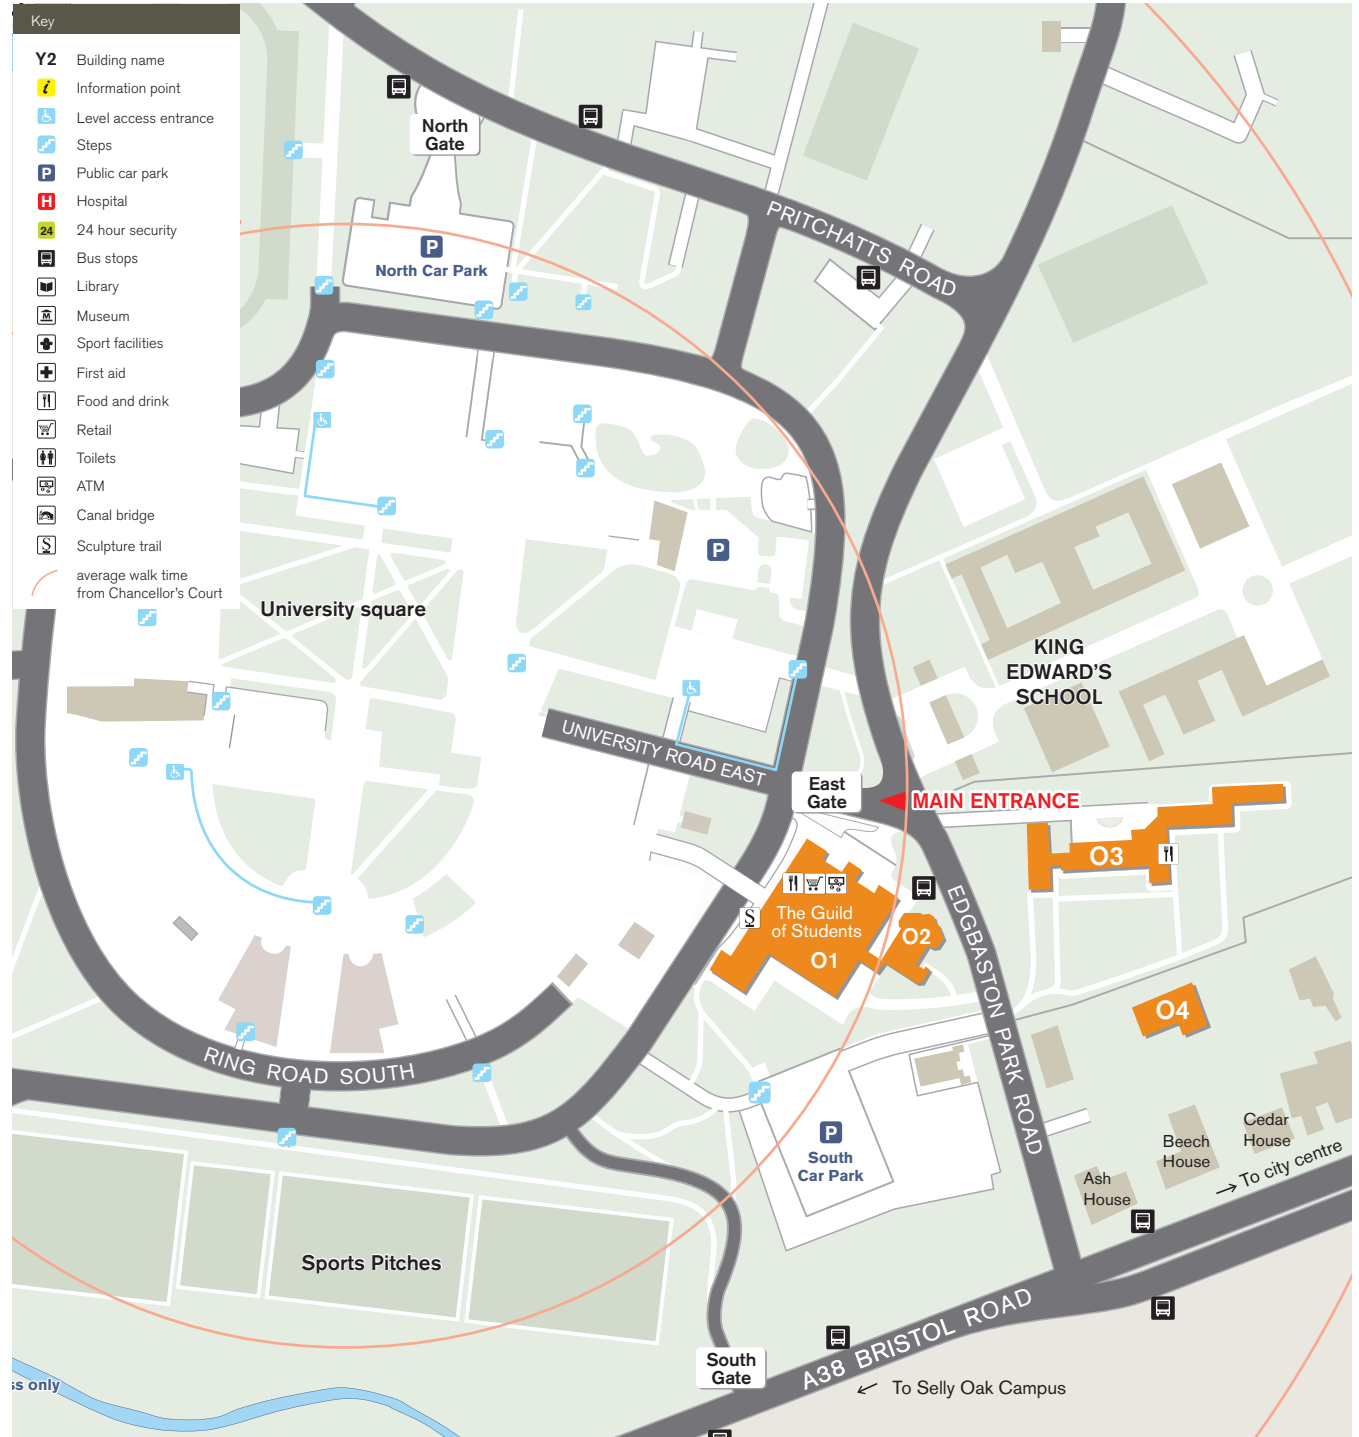

Edgbaston Campus Map

Index to buildings by zone

Orange Zone

- **O1** The Guild of Students
- **O2** St Francis Hall
- **O3** University House
- **O4** Elm House