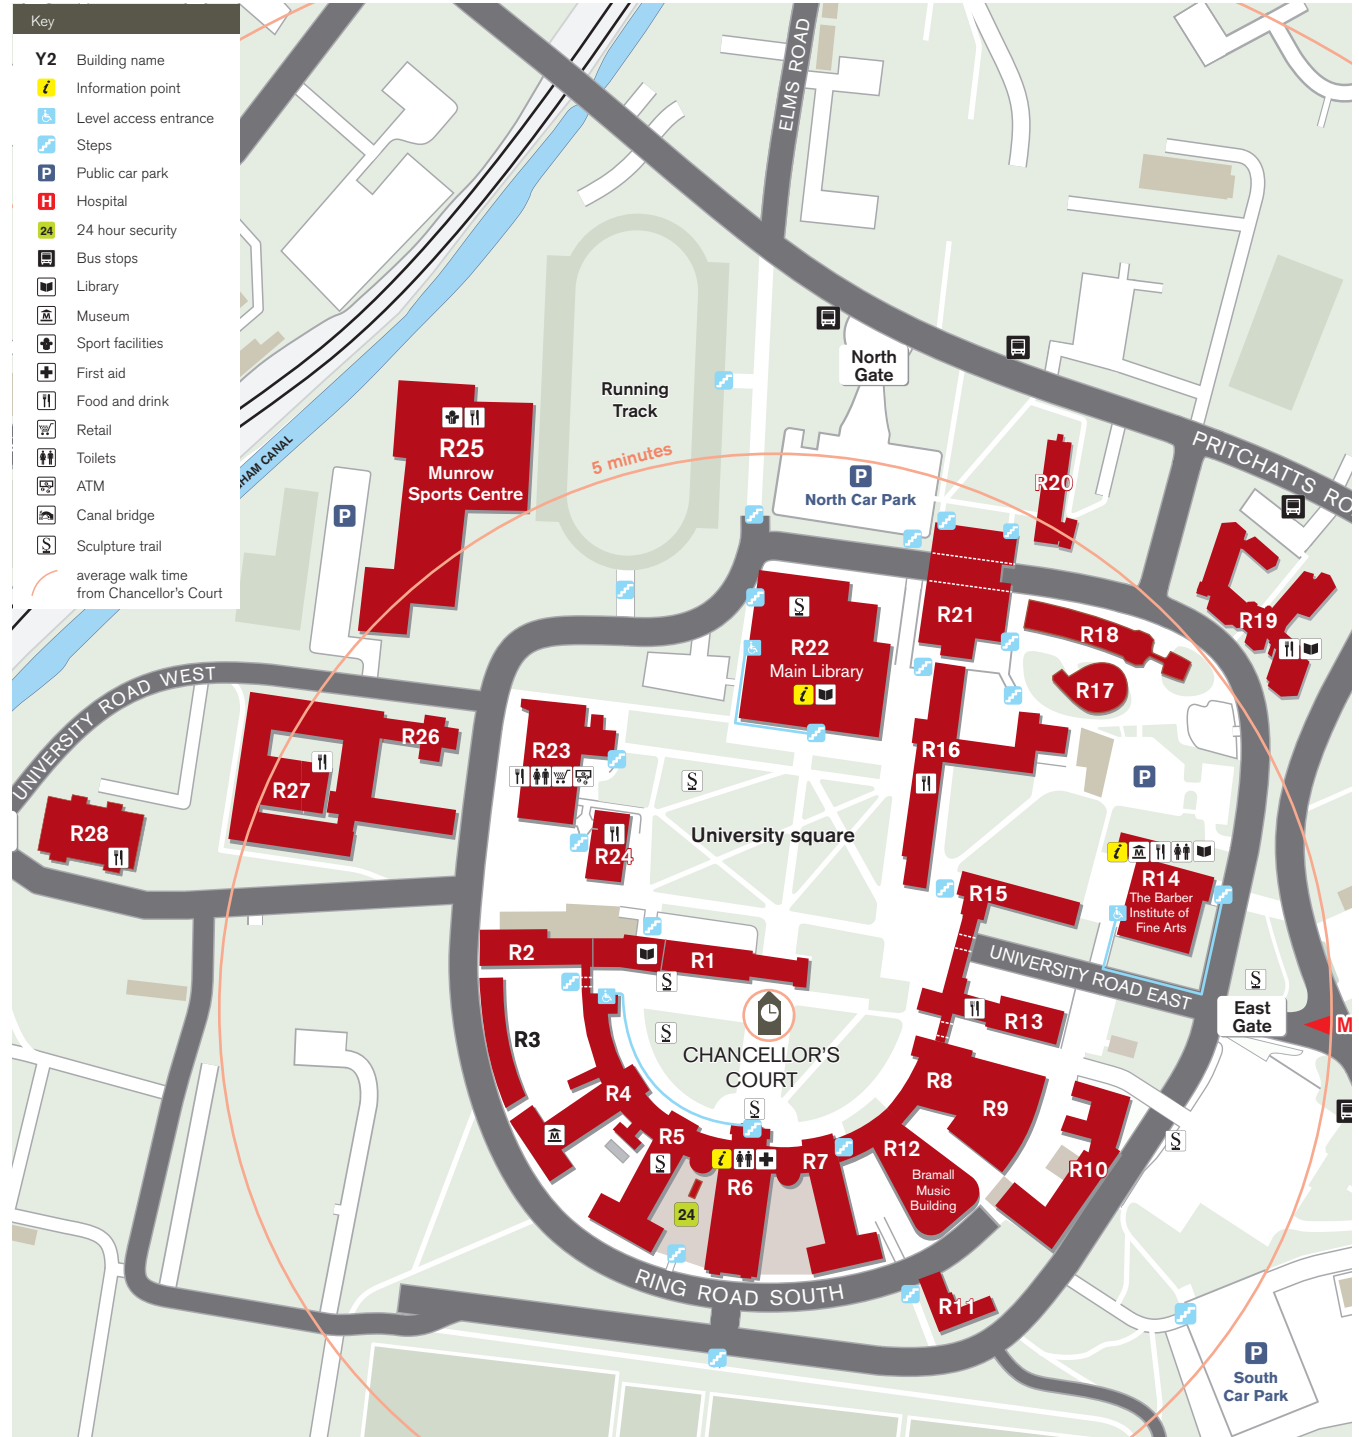

Edgbaston Campus Map

Index to buildings by zone

Red Zone

- R1 Law Building
- R2 Frankland Building
- R3 Hills Building
- R4 Aston Webb – A Block, Earth Sciences
- R5 Aston Webb – B Block
- R6 Aston Webb – Great Hall
- R7 Aston Webb – C Block
- R8 Physics West
- R9 Nuffield
- R10 Physics East
- R11 Medical Physics
- R12 Bramall Music Building
- R13 Poynting Building
- R14 Barber Institute of Fine Arts
- R15 Watson Building
- R16 Arts Building
- R17 Ashley Building
- R18 Strathcona Building
- R19 Education Building
- R20 J G Smith Building
- R21 Muirhead Tower
- R22 Main Library
- R23 University Centre
- R24 Staff House
- R25 Munrow Sports Centre
- R26 Geography
- R27 Biosciences Building
- R28 Learning Centre and Primary Care

Event Location

Event Location

Edgbaston Campus Map

Index to buildings by zone

Red Zone

- R1 Law Building
- R2 Frankland Building
- R3 Hills Building
- R4 Aston Webb – A Block, Earth Sciences
- R5 Aston Webb – B Block
- R6 Aston Webb – Great Hall
- R7 Aston Webb – C Block
- R8 Physics West
- R9 Nuffield
- R10 Physics East
- R11 Medical Physics
- R12 Bramall Music Building
- R13 Poynting Building
- R14 Barber Institute of Fine Arts
- R15 Watson Building
- R16 Arts Building
- R17 Ashley Building
- R18 Strathcona Building
- R19 Education Building
- R20 J G Smith Building
- R21 Muirhead Tower
- R22 Main Library
- R23 University Centre
- R24 Staff House
- R25 Munrow Sports Centre
- R26 Geography
- R27 Biosciences Building
- R28 Learning Centre and Primary Care

Edgbaston Campus Map

Index to buildings by zone

Blue Zone

- B1** Medical School
- B2** Institute of Biomedical Research including IBR West
- B3** Wellcome Clinical Research Facility (1st floor)
- B4** Robert Aitken Institute for Clinical Research
- B5** CRUK Institute for Cancer Studies and Denis Howell Building
- B6** Research Park
- B7** 90 Vincent Drive
- B8** Henry Wellcome Building for Biomolecular NMR Spectroscopy
- B9** Medical Practice and Dental Centre

Event Location