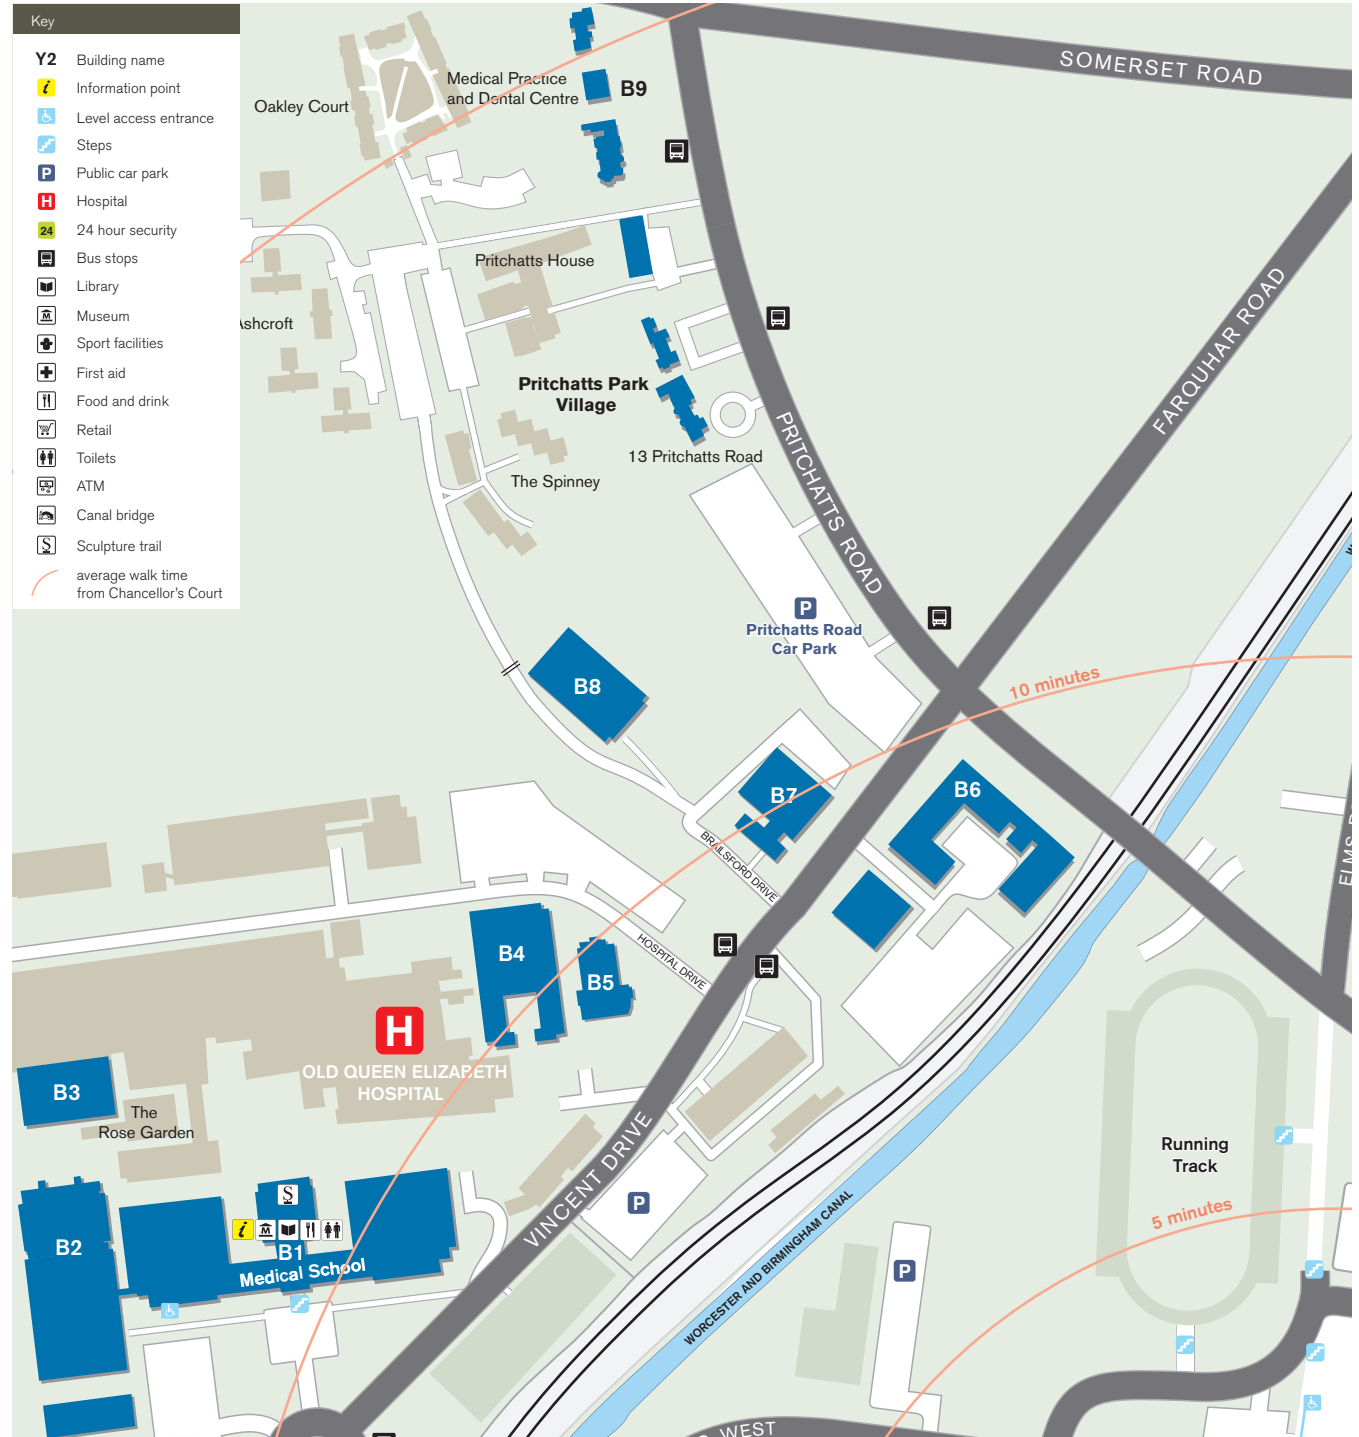

Edgbaston Campus Map

Index to buildings by zone

Red Zone

- R1 Law Building
- R2 Frankland Building
- R3 Hills Building
- R4 Aston Webb – A Block, Earth Sciences
- R5 Aston Webb – B Block
- R6 Aston Webb – Great Hall
- R7 Aston Webb – C Block
- R8 Physics West
- R9 Nuffield
- R10 Physics East
- R11 Medical Physics
- R12 Bramall Music Building
- R13 Poynting Building
- R14 Barber Institute of Fine Arts
- R15 Watson Building
- R16 Arts Building
- R17 Ashley Building
- R18 Strathcona Building
- R19 Education Building
- R20 J G Smith Building
- R21 Muirhead Tower
- R22 Main Library
- R23 University Centre
- R24 Staff House
- R25 Munrow Sports Centre
- R26 Geography
- R27 Biosciences Building
- R28 Learning Centre and Primary Care

Event Location

Event Location

Edgbaston Campus Map

Index to buildings by zone

Red Zone

- R1 Law Building
- R2 Frankland Building
- R3 Hills Building
- R4 Aston Webb – A Block, Earth Sciences
- R5 Aston Webb – B Block
- R6 Aston Webb – Great Hall
- R7 Aston Webb – C Block
- R8 Physics West
- R9 Nuffield
- R10 Physics East
- R11 Medical Physics
- R12 Bramall Music Building
- R13 Poynting Building
- R14 Barber Institute of Fine Arts
- R15 Watson Building
- R16 Arts Building
- R17 Ashley Building
- R18 Strathcona Building
- R19 Education Building
- R20 J G Smith Building
- R21 Muirhead Tower
- R22 Main Library
- R23 University Centre
- R24 Staff House
- R25 Munrow Sports Centre
- R26 Geography
- R27 Biosciences Building
- R28 Learning Centre and Primary Care

Edgbaston Campus Map

Index to buildings by zone

Blue Zone

- B1** Medical School
- B2** Institute of Biomedical Research including IBR West
- B3** Wellcome Clinical Research Facility (1st floor)
- B4** Robert Aitken Institute for Clinical Research
- B5** CRUK Institute for Cancer Studies and Denis Howell Building
- B6** Research Park
- B7** 90 Vincent Drive
- B8** Henry Wellcome Building for Biomolecular NMR Spectroscopy
- B9** Medical Practice and Dental Centre

Event Location